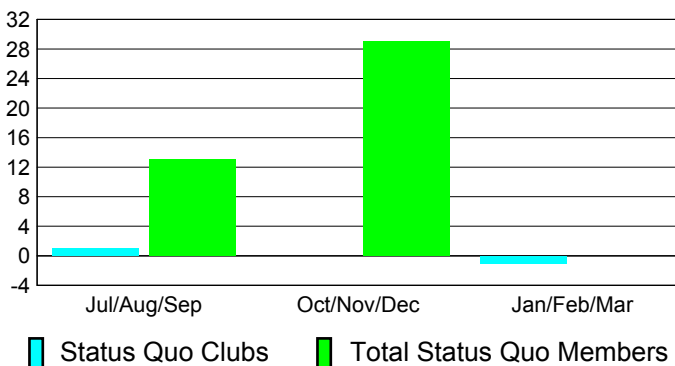

Club Results 2010-2011

Goal, New, Dropped, Gain/Loss

Comparison of Club Gain/Loss

Current Year Compared to the Previous Year

YTD Status Quo Clubs 2010-2011

Status Quo Clubs Compared to Status Quo Members

MEMBERSHIP

**Membership Results
2010-2011**

**Membership
2009-2010**

Month	Net Memb Goal	Actual New Memb	Actual Dropped Memb	Gain/Loss of Memb	Gain/Loss of Memb
Jul/Aug/Sep	50	261	-110	151	86
Oct/Nov/Dec	85	119	-174	-55	0
Jan/Feb/Mar	120	183	-53	130	5
Totals	255	563	-337	226	91