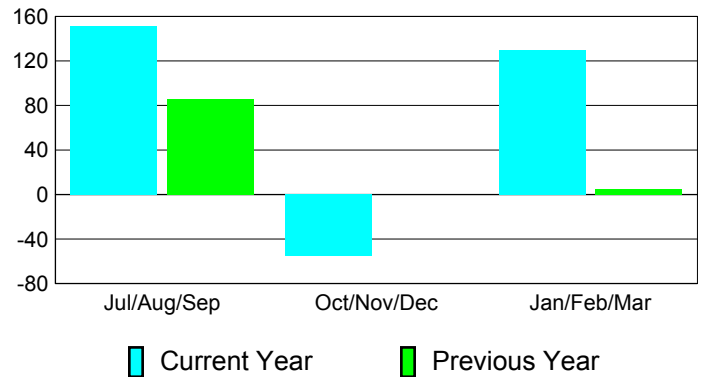

**Membership Results
2010-2011**

**Membership
2009-2010**

Month	Net Memb Goal	Actual New Memb	Actual Dropped Memb	Gain/Loss of Memb	Gain/Loss of Memb
Jul/Aug/Sep	50	261	-110	151	86
Oct/Nov/Dec	85	119	-174	-55	0
Jan/Feb/Mar	120	183	-53	130	5
Totals	255	563	-337	226	91

Membership Results 2010-2011

Goal, New, Dropped, Gain/Loss

Comparison of Membership Gain/Loss

Current Year Compared to the Previous Year

Gender Comparison 2010-2011

Jul/Aug/Sep

Oct/Nov/Dec

Jan/Feb/Mar