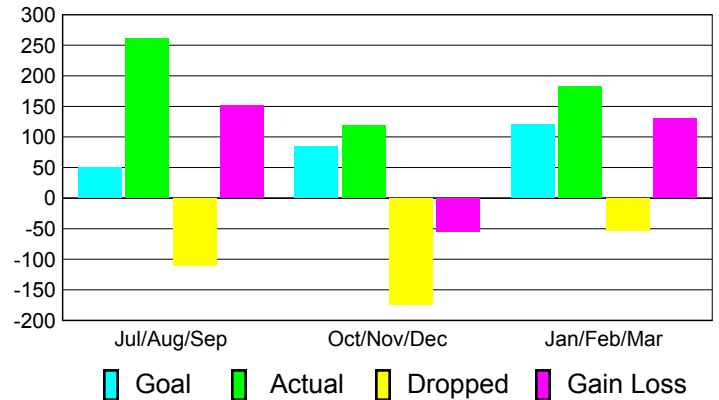

Membership Results 2010-2011

Goal, New, Dropped, Gain/Loss

Comparison of Membership Gain/Loss

Current Year Compared to the Previous Year