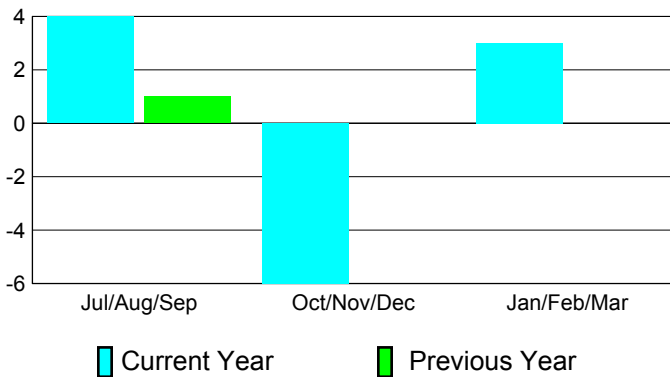

2010-2011 GMT Reports for District (or Undistricted) **District 324B4**

GMT: **M NAGARAJAN**

Location: **INDIA**

GMT CA: **6**

CLUBS

**Club Results
2010-2011**

**Clubs
2009-2010**

Month	New Club Goal	Actual New Clubs	Actual Dropped Clubs	Gain/Loss of Clubs	Gain/Loss of Clubs
Jul/Aug/Sep	3	5	-1	4	1
Oct/Nov/Dec	3	0	-6	-6	0
Jan/Feb/Mar	3	2	1	3	0
Totals	9	7	-6	1	1

Club Results 2010-2011

Goal, New, Dropped, Gain/Loss

Comparison of Club Gain/Loss

Current Year Compared to the Previous Year

YTD Status Quo Clubs 2010-2011

Status Quo Clubs Compared to Status Quo Members

MEMBERSHIP