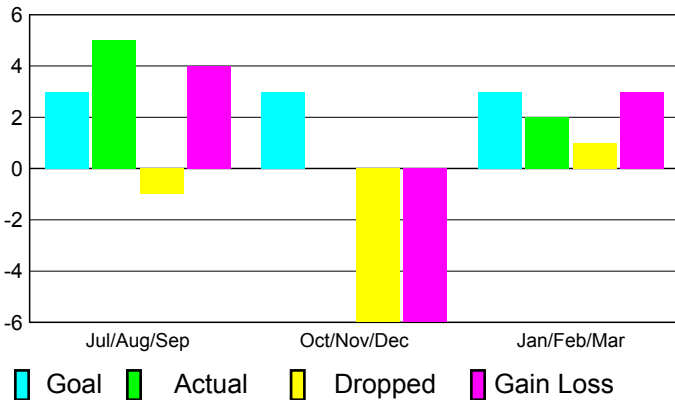

2010-2011 GMT Reports for District (or Undistricted) **District 324B4**

GMT: **M NAGARAJAN**

Location: **INDIA**

GMT CA: **6**

CLUBS

**Club Results
2010-2011**

**Clubs
2009-2010**

Month	New Club Goal	Actual New Clubs	Actual Dropped Clubs	Gain/Loss of Clubs	Gain/Loss of Clubs
Jul/Aug/Sep	3	5	-1	4	1
Oct/Nov/Dec	3	0	-6	-6	0
Jan/Feb/Mar	3	2	1	3	0
Totals	9	7	-6	1	1

Club Results 2010-2011

Goal, New, Dropped, Gain/Loss

Comparison of Club Gain/Loss

Current Year Compared to the Previous Year

YTD Status Quo Clubs 2010-2011

Status Quo Clubs Compared to Status Quo Members

MEMBERSHIP